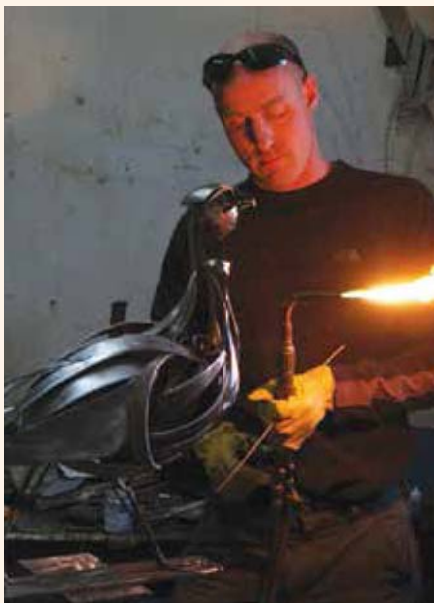

Metalworker

Don Rambadt Artist Residency

Thursday – Sunday October 12 – 15

Master Artist Don Rambadt pairs elegant forms and graceful lines with the bold, rugged properties of metal to create striking sculpture. This fall, Rambadt works with Wausau East High School art and technical education students to develop original sculpture designs for fabrication in the school's metal workshop. During his residency, Museum visitors observe his working process during a public demonstration or try their hand at small-scale metal sculpture in a three-part workshop for teens and adults.

Rambadt at work; photo by Matthew George

October 12 Thursday 5:30 – 6:30 pm

Sculpture Demonstration

Join Don for a demonstration and discussion of his metalworking techniques and materials.

October 13 – 15 Friday 4 – 6 pm
Saturday 1 – 5 pm
Sunday 10 am – 4 pm

Steel Sculpture Workshop

Adults and teens create small-scale steel sculptures inspired by Rambadt's series of abstract owl sculptures during this three-part workshop. Total fee: \$75, members; \$90, non-members. All materials included and lunch provided on October 15. Call to register and for more information.  